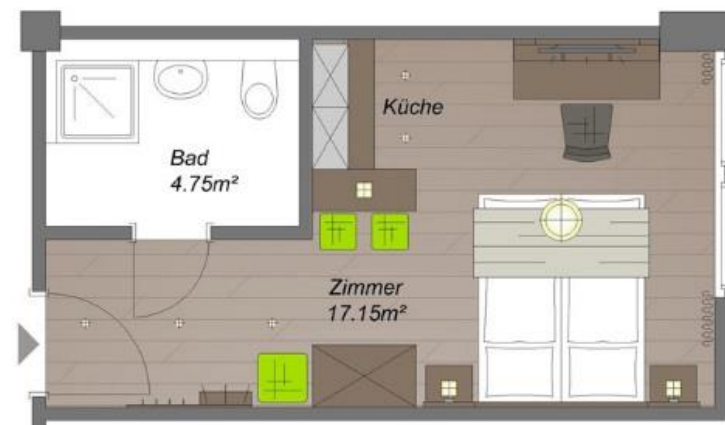

Premium Studio

Living according to your taste

16 Premium Studios: ca. 30-35 m²

Sample

Features

- Refrigerator + freezer
- 40-inch flatscreen TV
- shower
- Land-line phone (direct dial)
- Coffee capsule machine
- electric kettle
- microwave
- Dishwasher
- Dishes / cutlery
- Stove / oven
- King-size bed
- Wi-Fi
- Kitchen
- LAN connection
- Linen / terry
- desks